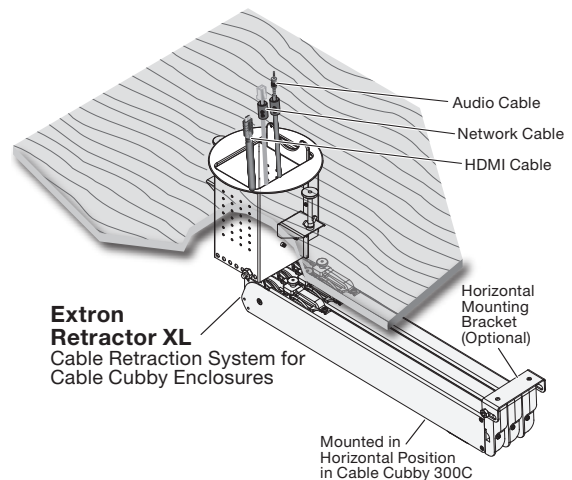

For complete specifications, please go to www.extron.com
Specifications are subject to change without notice.

APPLICATION DIAGRAM

Worldwide Sales Offices

Anaheim • Raleigh • Silicon Valley • Dallas • New York • Washington, DC • Toronto • Mexico City • Paris • London • Frankfurt
Amersfoort • Moscow • Dubai • Johannesburg • New Delhi • Bangalore • Singapore • Seoul • Shanghai • Beijing • Tokyo

UNITED STATES

+800.633.9876
Inside USA/Canada
+1.714.491.1500

EUROPE

+800.3987.6673
Inside Europe
+31.33.453.4040

ASIA

+800.7339.8766
Inside Asia
+65.6383.4400

MIDDLE EAST

+971.4.299.1800